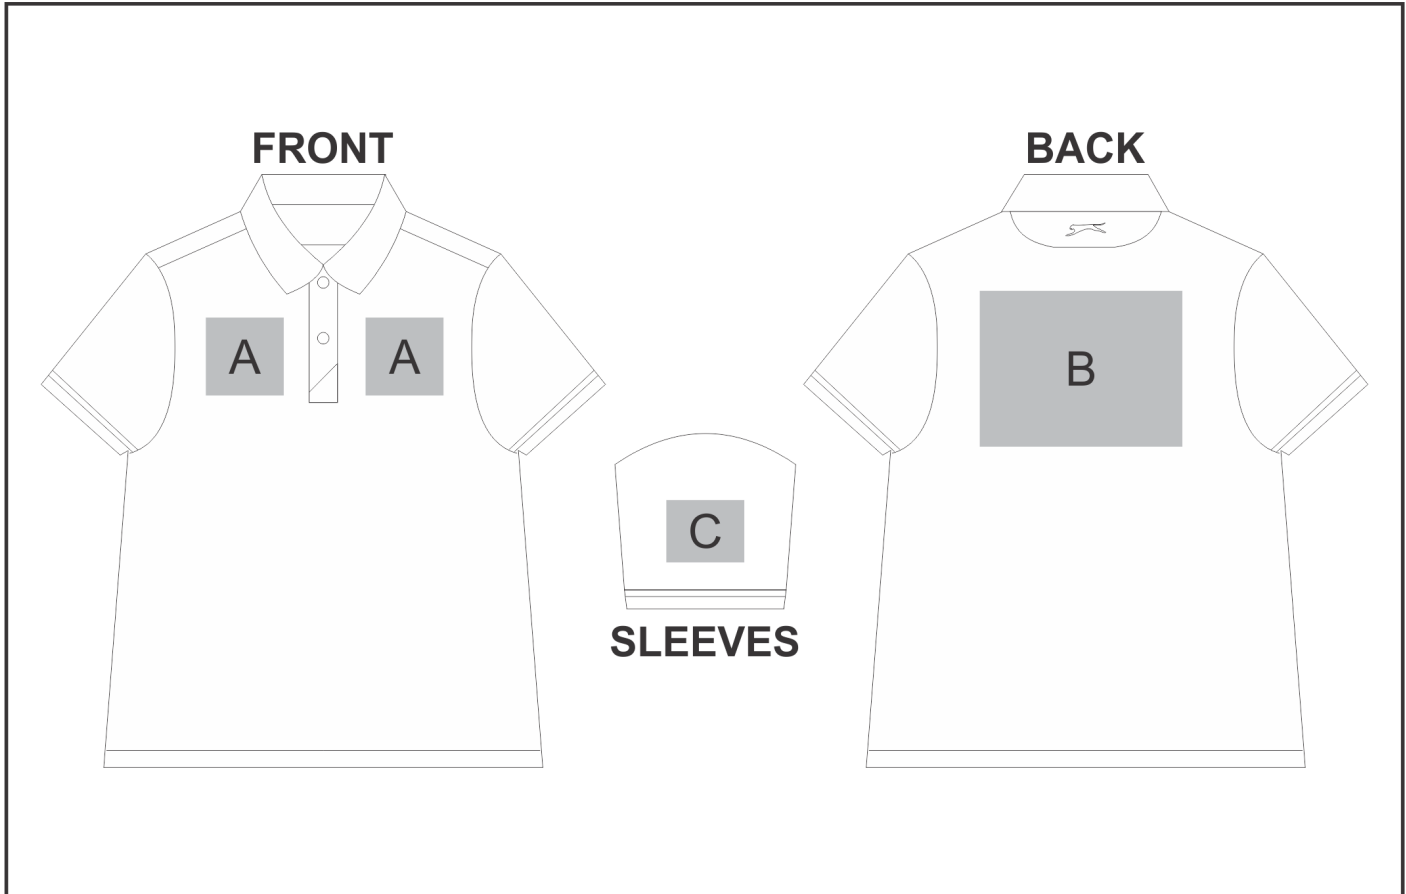

SLAZ-11416

Mens Cypress Golf Shirt

Also available in
**LOGO
24**
Check Logo24
guide and t's & c's

Need to know:

- Includes 1-Position Embroidery OR 1-Position Digital Transfer OR 1-Position Laser Engraving(setup fees apply)
- DTC/EMB inclusive Parameters: Left/Right Chest or Back = 100mm x 100mm
- Laser colour: tonal

Branding Options:

Position A

1. Embroidery (EM-CLOTHING)
N/A
Size: 100mm wide x 100mm high
2. Digital Transfer Clothing A6 (DTC-A6)
Full Colour
Size: 100mm wide x 100mm high
3. Screen Print (SA)
6 Colours
Size: 100mm wide x 80mm high
4. Laser Engraving (LG)
N/A
Size: 100mm wide x 80mm high
5. Silicone (STP-A)
N/A
Size: 30mm wide x 30mm high
6. Silicone (STP-B)
N/A
Size: 50mm wide x 50mm high
7. Silicone (STP-C)
N/A
Size: 80mm wide x 80mm high
8. Silicone (STP-D)
N/A
Size: 100mm wide x 40mm high

Position C

1. Embroidery (EM-CLOTHING)
N/A
Size: 80mm wide x 80mm high
2. Digital Transfer Clothing A6 (DTC-A6)
Full Colour
Size: 80mm wide x 80mm high
3. Screen Print (SA)
6 Colours
Size: 60mm wide x 60mm high
4. Laser Engraving (LG)
N/A
Size: 100mm wide x 60mm high
5. Silicone (STP-A)
N/A
Size: 30mm wide x 30mm high
6. Silicone (STP-B)

Position B

1. Embroidery (EM-CLOTHING)
N/A
Size: 200mm wide x 200mm high
2. Digital Transfer Clothing A6 (DTC-A6)
1 Colour
Size: 105mm wide x 148mm high
3. Digital Transfer Clothing A5 (DTC-A5)
Full Colour
Size: 210mm wide x 148mm high
4. Screen Print (SA)
6 Colours
Size: 260mm wide x 200mm high
5. Silicone (STP-A)
N/A
Size: 30mm wide x 30mm high
6. Silicone (STP-B)
N/A
Size: 50mm wide x 50mm high
7. Silicone (STP-C)
N/A
Size: 80mm wide x 80mm high
8. Silicone (STP-D)
N/A
Size: 120mm wide x 40mm high